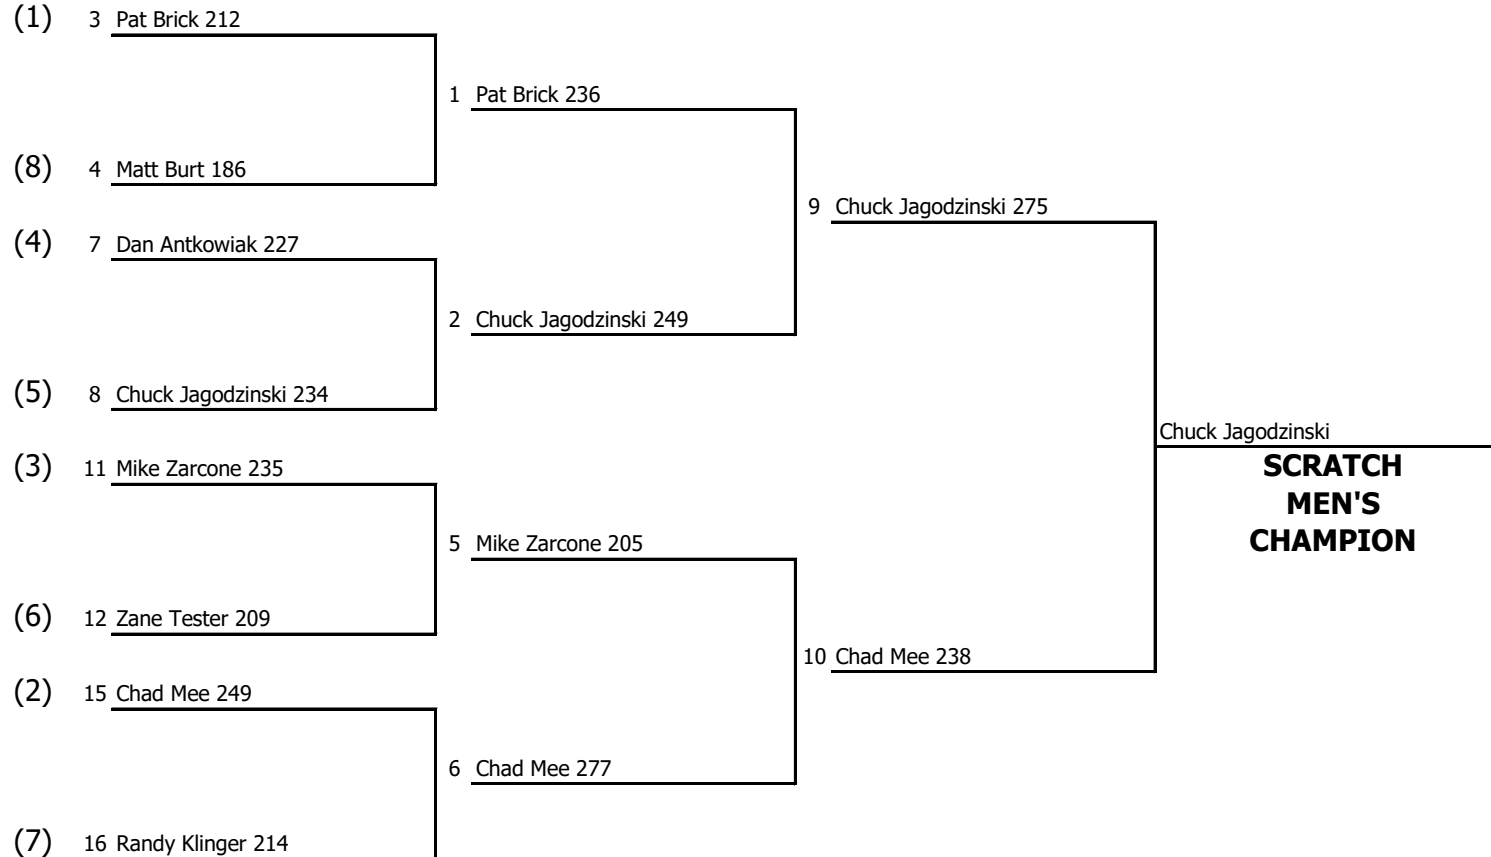

2019 GREATER BUFFALO USBC ASSOCIATION ANNUAL KICK-OFF TOURNAMENT - AMF Airport Lanes

Place	Handicap Division	Home Town	Average	1-game handicap	gm 1	gm 2	2-game handicap	qual block
1	Tom LaPenna	Williamsville	199	11	190	267	22	479
2	Katie Leavitt	West Seneca	153	57	190	174	114	478
3	Lisa McMorrow	Buffalo	121	89	146	140	178	464
4	Mike Edwards	Buffalo	186	24	203	211	48	462
5	Lynn Zagorski	Lancaster	176	34	193	187	68	448
6	Peggy Dziadaszek	Cheektowaga	159	51	159	187	102	448
7	Sandie Snyder	East Aurora	152	58	174	140	116	430
8	Amy Constantine	Gowanda	167	43	169	171	86	426
9	Katlyn Schaus	East Amherst	186	24	165	204	48	417
10	Brian Thurnherr	Lancaster	176	34	161	176	68	405
11	Beverly Edwards	Buffalo	158	52	146	153	104	403
12	Kaitlyn Nine	Lake View	146	64	122	153	128	403
13	Jen Korn	Cheektowaga	190	20	167	194	40	401
14	Sandy Tanner	Buffalo	213	-3	183	216	-6	393
15	Carmen Evans	Buffalo	192	18	169	167	36	372
16	Scot Friedhaber	Blasdell	196	14	178	162	28	368
17	Beth Karolewski	Cheektowaga	171	39	138	149	78	365
18	Mike Pabst	Cheektowaga	209	1	203	156	2	361
19	Jill Nine	Lake View	153	57	115	102	114	331
20	Kelly Cycon	Lancaster	195	15	147	141	30	318

2019 GREATER BUFFALO USBC ASSOCIATION ANNUAL KICK-OFF TOURNAMENT

DAY	Thursday	Thursday	Thursday
TIME	8:30 PM	9:00 PM	9:30 PM

AMF Airport Lanes

SEED Ln SCRATCH WOMEN'S DIVISION

2019 GREATER BUFFALO USBC ASSOCIATION ANNUAL KICK-OFF TOURNAMENT

DAY	Thursday	Thursday	Thursday
TIME	8:30 PM	9:00 PM	9:30 PM

AMF Airport Lanes

SEED Ln SCRATCH MEN'S DIVISION

2019 GREATER BUFFALO USBC ASSOCIATION ANNUAL KICK-OFF TOURNAMENT

DAY	Thursday	Thursday	Thursday
TIME	8:30 PM	9:00 PM	9:30 PM