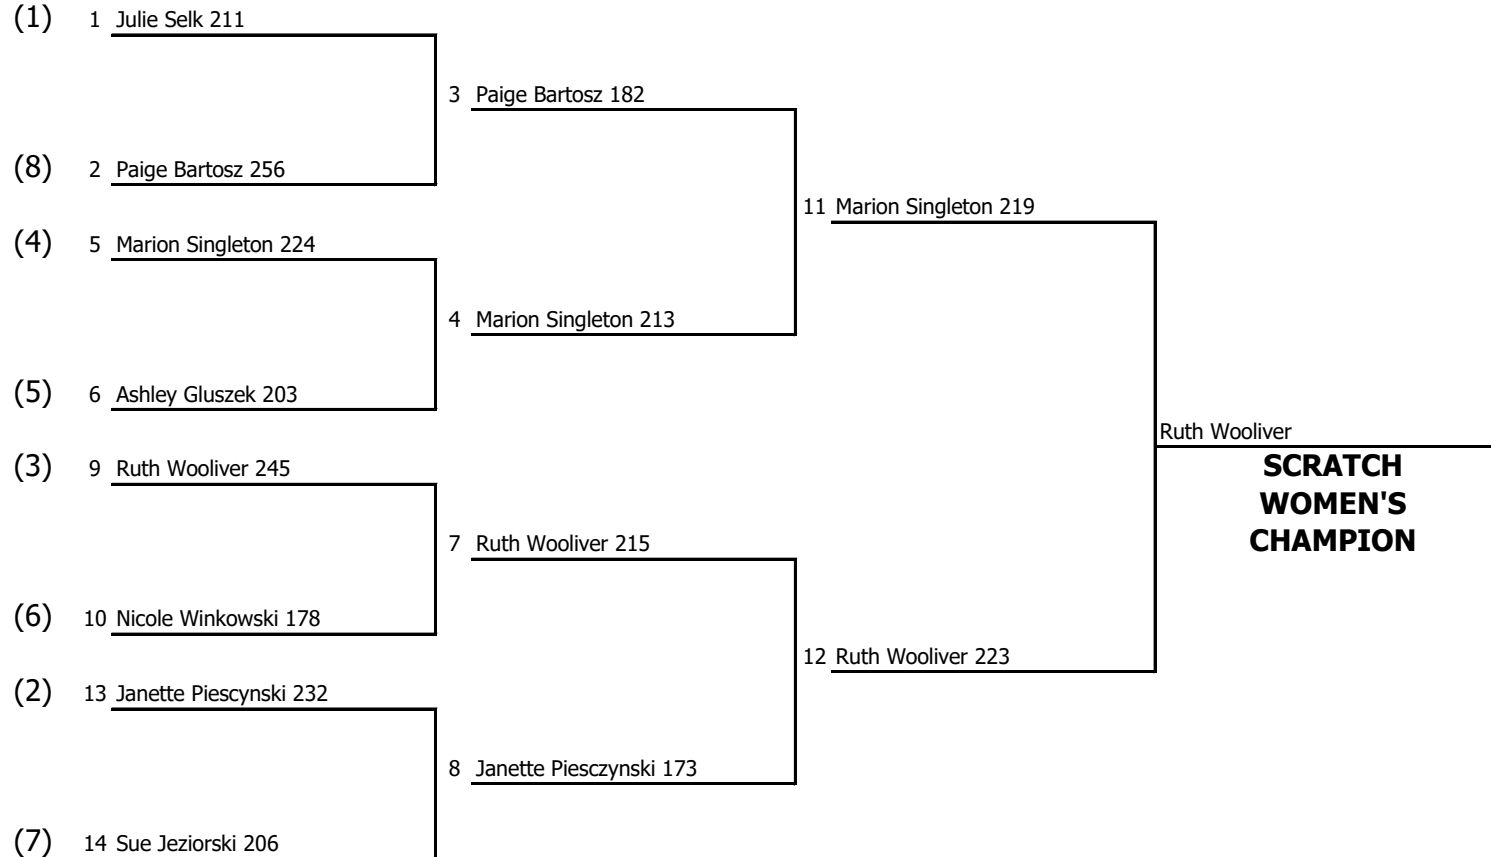

2019 GREATER BUFFALO USBC ASSOCIATION ANNUAL KICK-OFF TOURNAMENT - AMF Airport Lanes

Place	Handicap Division	Home Town	Average	1-game handicap	gm 1	gm 2	2-game handicap	qual block
1	Tom LaPenna	Williamsville	199	11	190	267	22	479
2	Katie Leavitt	West Seneca	153	57	190	174	114	478
3	Lisa McMorrow	Buffalo	121	89	146	140	178	464
4	Mike Edwards	Buffalo	186	24	203	211	48	462
5	Lynn Zagorski	Lancaster	176	34	193	187	68	448
6	Peggy Dziadaszek	Cheektowaga	159	51	159	187	102	448
7	Sandie Snyder	East Aurora	152	58	174	140	116	430
8	Amy Constantine	Gowanda	167	43	169	171	86	426
9	Katlyn Schaus	East Amherst	186	24	165	204	48	417
10	Brian Thurnherr	Lancaster	176	34	161	176	68	405
11	Beverly Edwards	Buffalo	158	52	146	153	104	403
12	Kaitlyn Nine	Lake View	146	64	122	153	128	403
13	Jen Korn	Cheektowaga	190	20	167	194	40	401
14	Sandy Tanner	Buffalo	213	-3	183	216	-6	393
15	Carmen Evans	Buffalo	192	18	169	167	36	372
16	Scot Friedhaber	Blasdell	196	14	178	162	28	368
17	Beth Karolewski	Cheektowaga	171	39	138	149	78	365
18	Mike Pabst	Cheektowaga	209	1	203	156	2	361
19	Jill Nine	Lake View	153	57	115	102	114	331
20	Kelly Cycon	Lancaster	195	15	147	141	30	318

2019 GREATER BUFFALO USBC ASSOCIATION ANNUAL KICK-OFF TOURNAMENT

DAY	Thursday	Thursday	Thursday
TIME	8:30 PM	9:00 PM	9:30 PM

AMF Airport Lanes

SEED Ln SCRATCH WOMEN'S DIVISION

2019 GREATER BUFFALO USBC ASSOCIATION ANNUAL KICK-OFF TOURNAMENT